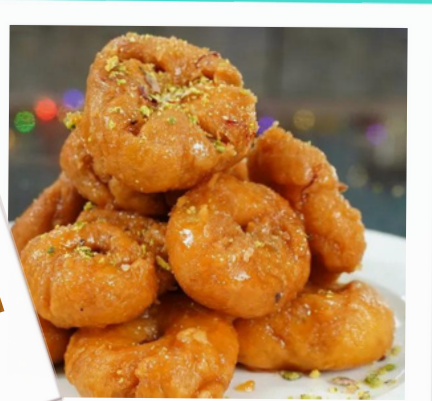

CHENNA SWEETS

WWW.BALAJIBHAWAN.COM

- **RASMALAI**
- **SPONGE RASGULLA**
- **CHUM CHUM**
- **MALAI CHAAP**

$2.90 / PC

IN-HOUSE CLASSICS

- **BESAN LADOO**
- **KALA JAM**
- **MOTICHOOR LADOOS**
- **GULAB JAMUN**
- **BALLUSHAHI**
- **CHANDRAKALA**
- **COCONUT LADOO**

$12 FOR 250 GMS

(BLUEBERRY, STRAWBERRY, MANGO FLAVOURS) $2.20 / PC

- **SHAHI MAWA GHEWAR $18**

- **MOONG DAL HALWA $9.9 FOR 250 GMS**