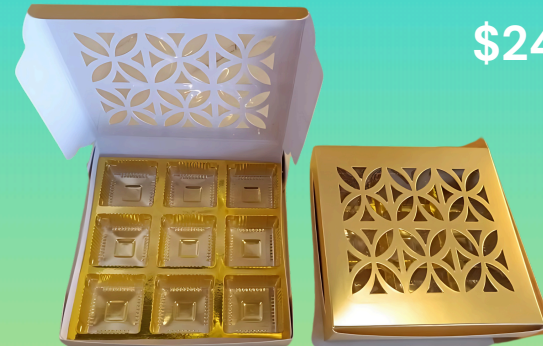

LB
Balaji Bhawan

Contact us:

📞 91267797 , 63417797

🌐 WWW.BALAJIBHAWAN.COM

Mithai

Bazaar

**SUGAR FREE
AVAILABLE
ONLY ON
PRE BOOKING**

Desi Ghee Sweets

Sweets Boxes

\$30.00

12 cavity Choose any 4 sweets with 3 pieces of sweets

\$24.00

9 cavity Choose any 3 sweets with 3 pieces each

\$65.00

5 Row box (3 Clours Available)
Choose any 5 sweets with 5 pieces each

\$65.00

3 Row box with Dryfruit space
Choose any 4 sweets with 4 pieces each and 2 special flavoured dry fruit

\$65.00

Double decker basket of sweets and masala dry fruits

\$38.00

Basket of sweets can be used as Urli
Choose assorted 16 pieces of sweets